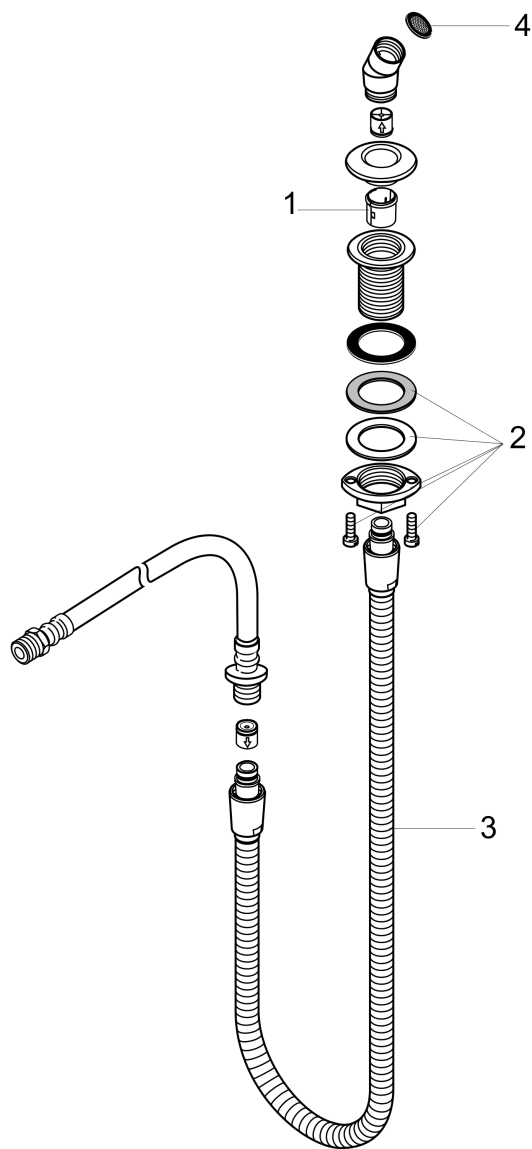

Metal Hose Pull-Out Set for Handshower

Finishes : **chrome** Part no. : **06438000**

Description

Features

- 1/2" NPT

Item details

List Price \$ 185.00

Compliance

Product image

Scale drawing

Metal Hose Pull-Out Set for Handshower

Finishes : **chrome** Part no. : **06438000**

Exploded drawing

Year of production: >10/06

Metal Hose Pull-Out Set for Handshower

Finishes : **chrome** Part no. : **06438000**

Spare parts list

Year of production: >10/06

| Pos. | Description | Part no. | Price | PU |
|------|--------------------------|----------|-------|----|
| 1 | insert for shower holder | 96942000 | - | 1 |
| 2 | fixing set (Ø 32) | 13961000 | - | 1 |
| 3 | shower hose | 97161000 | - | 1 |
| 4 | filter packing | 94246000 | - | 1 |
| a | shower holder | 28071000 | - | 1 |
| b | escutcheon Ø 52 mm | 97159000 | - | 1 |