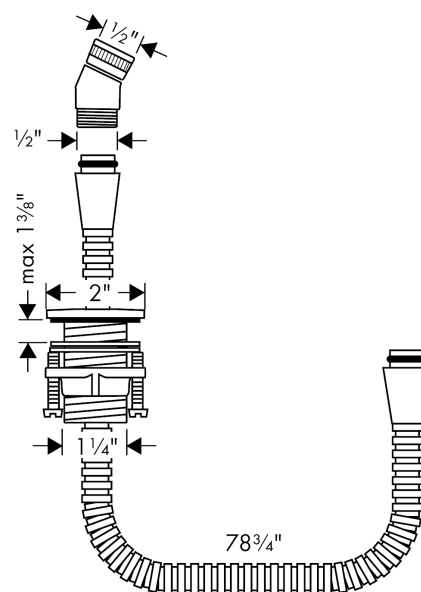

Metal Hose Pull-Out Set for Handshower

Finishes : **chrome** Part no. : **06438000**

Description

Features

- 1/2" NPT

Item details

List Price \$ 185.00

Compliance

Product image

Scale drawing

Metal Hose Pull-Out Set for Handshower

Finishes : **chrome** Part no. : **06438000**

Exploded drawing

Year of production: >10/06

Metal Hose Pull-Out Set for Handshower

Finishes : **chrome** Part no. : **06438000**

Spare parts list

Year of production: >10/06

| Pos. | Description | Part no. | Price | PU |
|------|--------------------------|----------|-------|----|
| 1 | insert for shower holder | 96942000 | - | 1 |
| 2 | fixing set (Ø 32) | 13961000 | - | 1 |
| 3 | shower hose | 97161000 | - | 1 |
| 4 | filter packing | 94246000 | - | 1 |
| a | shower holder | 28071000 | - | 1 |
| b | escutcheon Ø 52 mm | 97159000 | - | 1 |